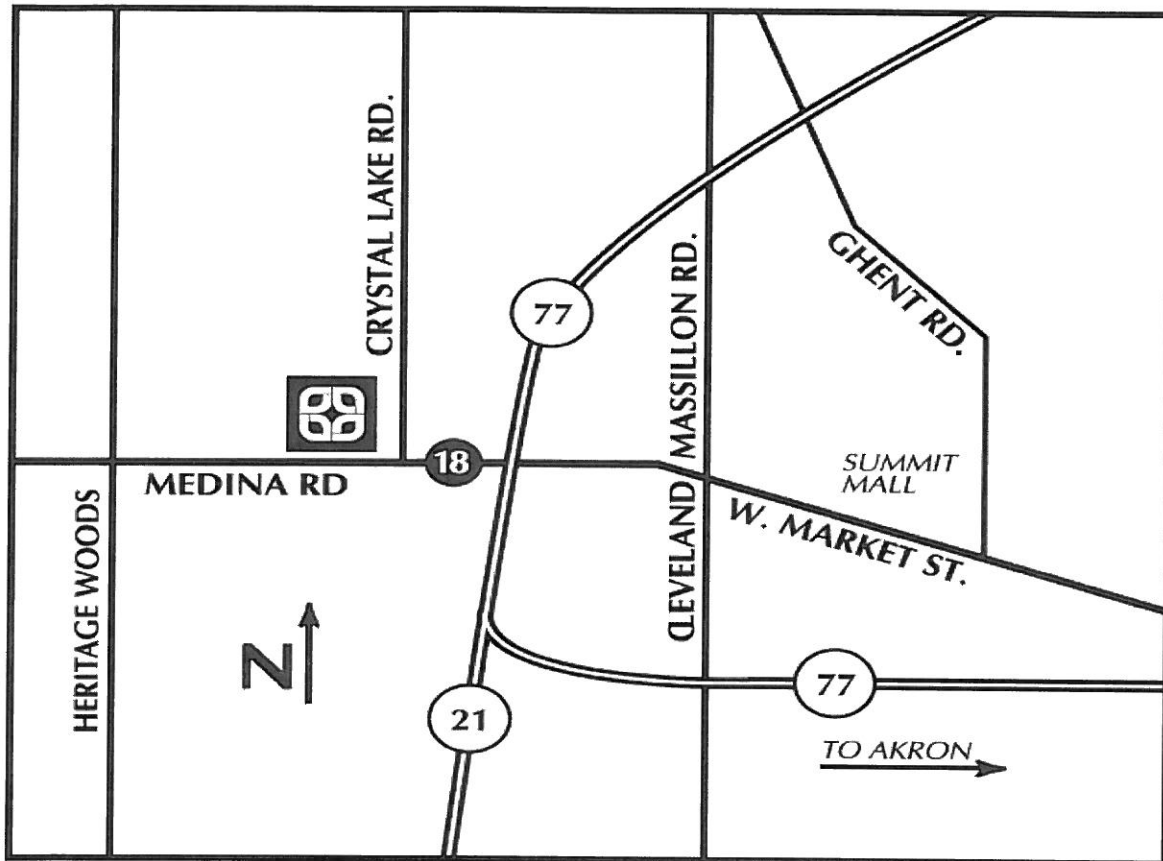

## DIRECTIONS TO HEALTH & WELLNESS CENTER

From the North (follow I - 77 South):  
Exit on 137B- Route 18 West/Medina.  
At the second stop light, turn right into the Health & Wellness Center Parking lot.

From The North (follow I-71 South):  
Exit Medina - Route 18. Turn left onto Route 18, east to Fairlawn.  
Turn left into the Health & Wellness Center Parking lot.

From South or East (follow I-76 West / I -77 North or Route 21 North):  
Exit 137B-Route 18 West / Medina.  
At the second stop light, turn right into the Health & Wellness Center Parking lot.

When searching for internet map directions use address:  
4125 Medina Rd., Akron, OH 44333